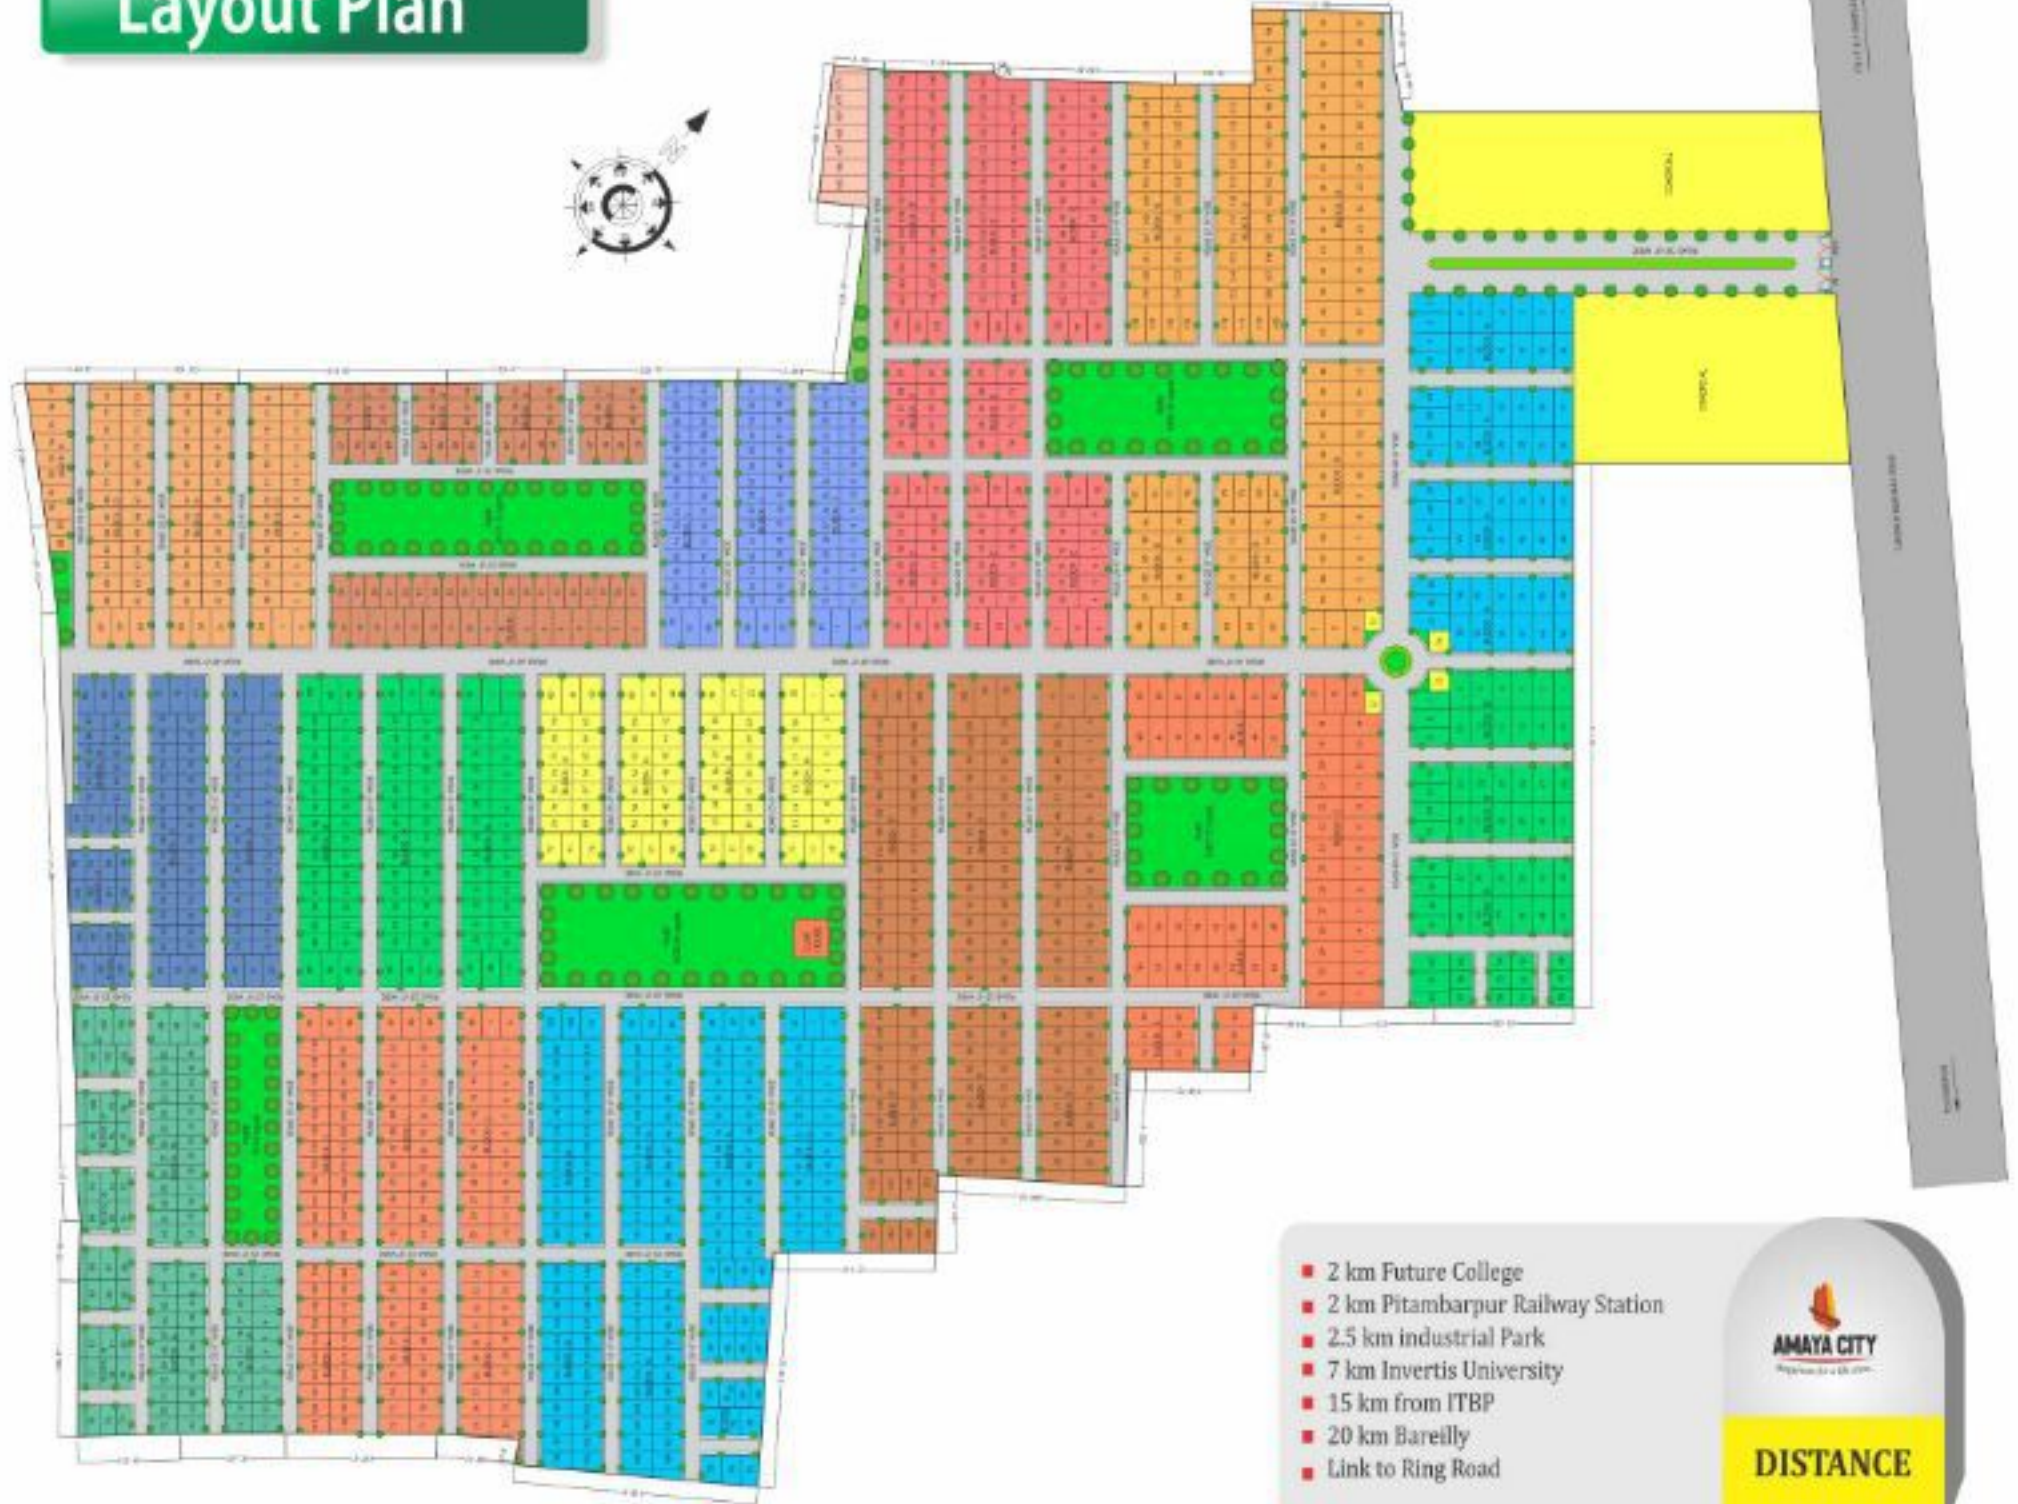

Layout Plan

- 2 km Future College
- 2 km Pitambarpur Railway Station
- 2.5 km industrial Park
- 7 km Invertis University
- 15 km from ITBP
- 20 km Bareilly
- Link to Ring Road